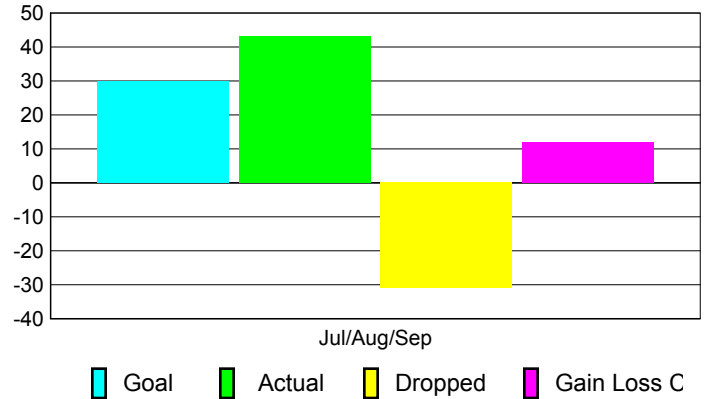

Membership Results 2010-2011

Goal, New, Dropped, Gain/Loss

Comparison of Membership Gain/Loss

Current Year Compared to the Previous Year